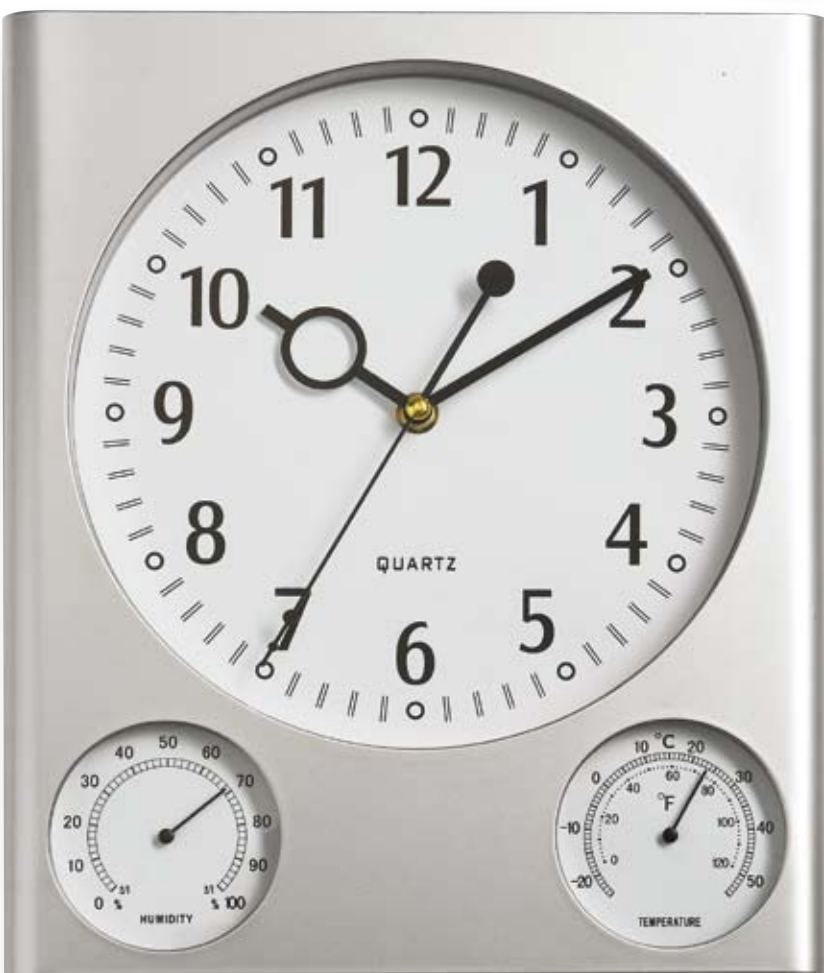

CLOCKS
ANALOG

▶ **EW 1189**
DESK CLOCK
 with weather station
 1 x battery included
 size: 103 x 214 x 35mm

▶ **EW 1192**
DESK CLOCK
 date and temperature
 1 x AA battery included
 size: 93 x 138 x 32mm

▶ **E 4372**
WALL CLOCK
 brushed aluminium front
 1 x AA battery excluded
 size: 250mm diameter

E 4743
WALL CLOCK
 brushed aluminium
 1 x AA battery excluded
 size: 250mm diameter

EW 1153
GLASS DESK CLOCK
 1 x cell battery included
 size: 72 x 145mm

E 6048
DESK CLOCK WITH ALARM
 1 x AA battery excluded
 size: 750 x 110 x 30mm

E 5831
DESK CLOCK
 with alarm
 metal
 1 x button cell battery included
 size: 85 x 60 x 30mm

E 6548
DESK CLOCK
 with rotating photo frame
 1 x button cell battery included
 photo size: 35 x 35mm
 closed size: 98 x 65 x 8mm

EW 1150
WALL CLOCK AND WEATHER STATION
 1 x AA battery excluded
 size: 270 x 300mm

▲ **E 5230**
CRYSTAL WALL CLOCK
 1 x AA battery excluded
 size: 260 x 260mm

▲ **E 5556**
ROTATING DESK CLOCK
WITH PHOTO FRAME
 metal
 1 x button cell battery included
 picture size: 40mm diameter